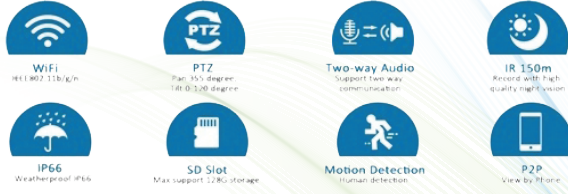

Speed Dome WiFi PTZ 18x Zoom Camera Built in Laser LED Human Tracking & Detection!