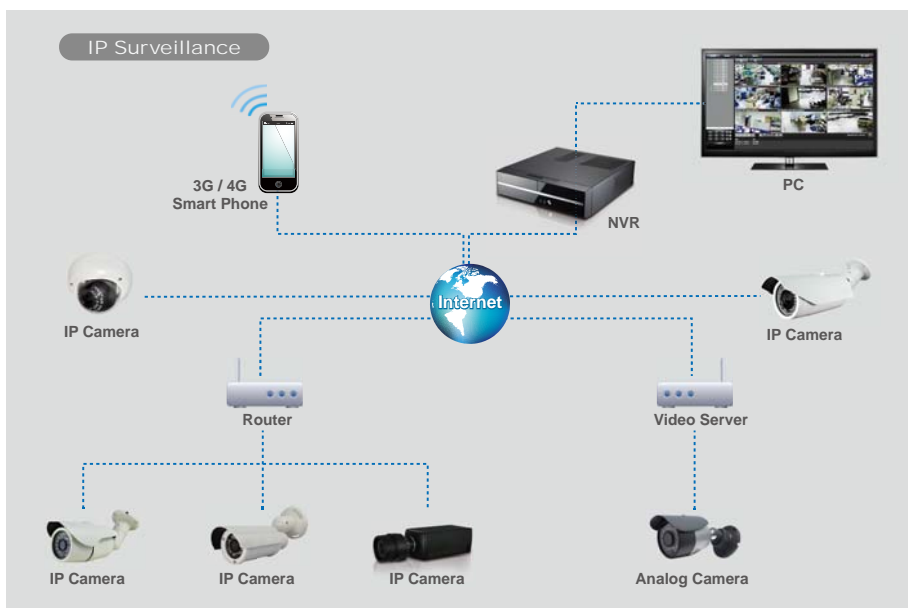

SPECIFICATIONS

System	Flash : 16MB	
	RAM : 128MB	
Image Sensor	FullHD High Quality 1/2.8" Sony Exmor CMOS Image Sensor	
Sensitivity	0 Lux (IR ON)	
IR LEDs	12PCS	
IR Range	15M	
Lens	Board Lens 3.6 mm F1.8	
	Removable IR-cut filter for day & night function	
Video	H.264: 1920x1080 @25fps	
	H.264: 1280x720 @30fps	
	H.264: 640x480 @30fps	
	Compression: H.264, MJPEG Streaming: Dual Codec (H.264 · JPEG) Selectable Support Simultaneous multiple streams	
Image Settings	Adjustable image size, quality, and bit rate	
	Time/Date stamp and text caption overlay.	
	Configurable brightness, contrast, saturation, sharpness, white balance and exposure	
	AGC / AWB / AES / BLC / WDR	
Networking	Interface	10/100 Mbps Ethernet, RJ-45
	Supported Protocol	IPv4, TCP/IP, DHCP, HTTP, RTSP, SNTP, DNS
	Supported Browser	Microsoft Internet Explorer 6.0 or above
Alarm and Event Management	Motion Detection Event notification using SMTP or FTP	
Users	8 clients on-line monitoring at the same time Multi-level user access control with password protection	
Maintenance	Supports online firmware upgrade	
I/O	RJ-45 Ethernet x 1, DC Jack x 1	
Power	DC12V or PoE IEEE802.3af Class 0	
Max. Power Consumption	3.6W(IR OFF), 7W(IR ON)	
Weight	Netweight: 450g	
Dimension	Φ120 x 60 mm	
Operating Environments	Temperature: 0 ~ 45 °C	Humidity: 90%

★Product specifications are subject to change without notice; please contact us for the latest information.