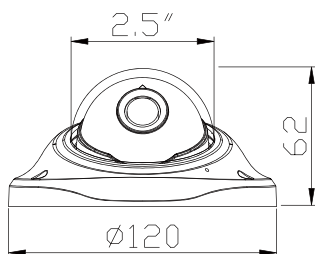

## SPECIFICATIONS

|                            |  |   |
|----------------------------|--|---|
| System                     | Flash : 16MB   |   |
|                            | RAM : 128MB  |   |
| Image Sensor               | FullHD High Quality 1/2.8" Sony Exmor CMOS Image Sensor  |   |
| Sensitivity                | 0 Lux (IR ON)  |   |
| IR LEDs                    | 12PCS  |   |
| IR Range                   | 15M  |   |
| Lens                       | Board Lens 3.6 mm F1.8   |   |
|                            | Removable IR-cut filter for day & night function   |   |
| Video                      | H.264: 1920x1080 @25fps  |   |
|                            | H.264: 1280x720 @30fps   |   |
|                            | H.264: 640x480 @30fps  |   |
|                            | Compression: H.264, MJPEG Streaming: Dual Codec (H.264 · JPEG) Selectable<br>Support Simultaneous multiple streams |   |
| Image Settings             | Adjustable image size, quality, and bit rate   |   |
|                            | Time/Date stamp and text caption overlay.  |   |
|                            | Configurable brightness, contrast, saturation, sharpness, white balance and exposure                               |   |
|                            | AGC / AWB / AES / BLC / WDR  |   |
| Networking                 | Interface  | 10/100 Mbps Ethernet, RJ-45               |
|                            | Supported Protocol   | IPv4, TCP/IP, DHCP, HTTP, RTSP, SNTP, DNS |
|                            | Supported Browser  | Microsoft Internet Explorer 6.0 or above  |
| Alarm and Event Management | Motion Detection<br>Event notification using SMTP or FTP   |   |
| Users                      | 8 clients on-line monitoring at the same time<br>Multi-level user access control with password protection          |   |
| Maintenance                | Supports online firmware upgrade   |   |
| I/O                        | RJ-45 Ethernet x 1, DC Jack x 1  |   |
| Power                      | DC12V or PoE IEEE802.3af Class 0   |   |
| Max. Power Consumption     | 3.6W(IR OFF), 7W(IR ON)  |   |
| Weight                     | Netweight: 450g  |   |
| Dimension                  | Φ120 x 60 mm   |   |
| Operating Environments     | Temperature: 0 ~ 45 °C   | Humidity: 90%                             |