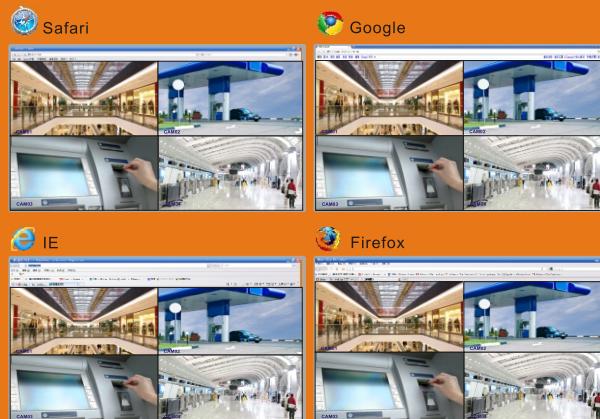

Compatibility Explorer Interface