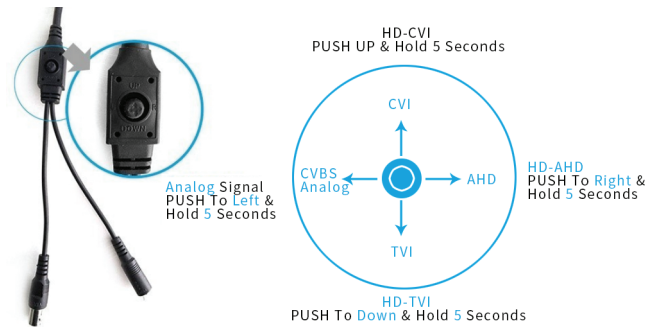

Mode switch by OSD