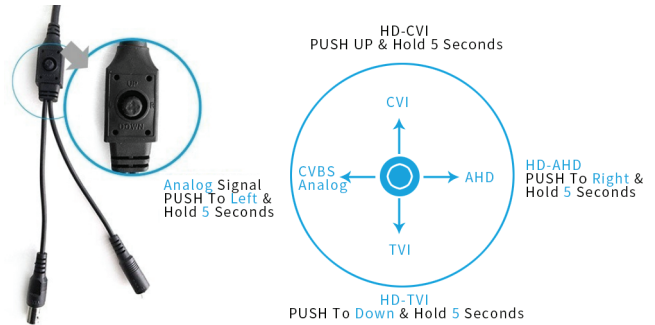

Sony Starvis 4 in 1 Bullet Camera

HD Analog Signal AHD, TVI, CVI, CVBS switch by OSD

Specifications

Model NO.	iHDIRBFIO-1080SNV-2B
Video Output Mode	AHD/CVI/TVI/CVBS
Camera	
Image Sensor	Sony Starvis IMX291
Image Resolution	2.0 MP
Effective Pixels	1920*1080
TV System	PAL/NTSC
Video Output Mode	AHD/CVI/TVI: 1920*1080@30fps
Electronic Shutter	1/25s~1/50,000s, 1/30s~1/60,000s
S/N Ratio	≥50dB
Scanning System	Progressive Scan
Lens	
Focus Length	Board Lens 3.6mm
Focus Control	Fixed
Lens Type	Fixed
Pixels	3M Pixels
Auto Iris Support	N/A
Night Vision	
Infrared LED	φ 5X24PCS
Infrared Distance	20M
IR Status	Under 10 Lux by CDS
IR Power On	CDS Auto Control
Camera Features	
Starlight	YES
Day/Night	YES
OSD Menu Language	YES
White Balance	AUTO / MANUAL
Gain Control	AUTO
Noise Reduction	DNR
Picture TVjustment	YES
WDR	DWDR
OSD Support	YES
Dip Switch	N/A
General	
Waterproof	YES
Dual Voltage	N/A
IR Cut Filter	YES
Heater	N/A
Audio	N/A
Operation Temperature	-10°C ~ +50°C RH95% Max
Storage Temperature	-20°C ~ +60°C RH95% Max
Power Source	DC12V±10%,550mA
Dimension	86(W) x 60(H) x 55(D)mm
Weight	700g

Mode switch by OSD

Multi-function

2D/3D-NR

Defog

DWDR