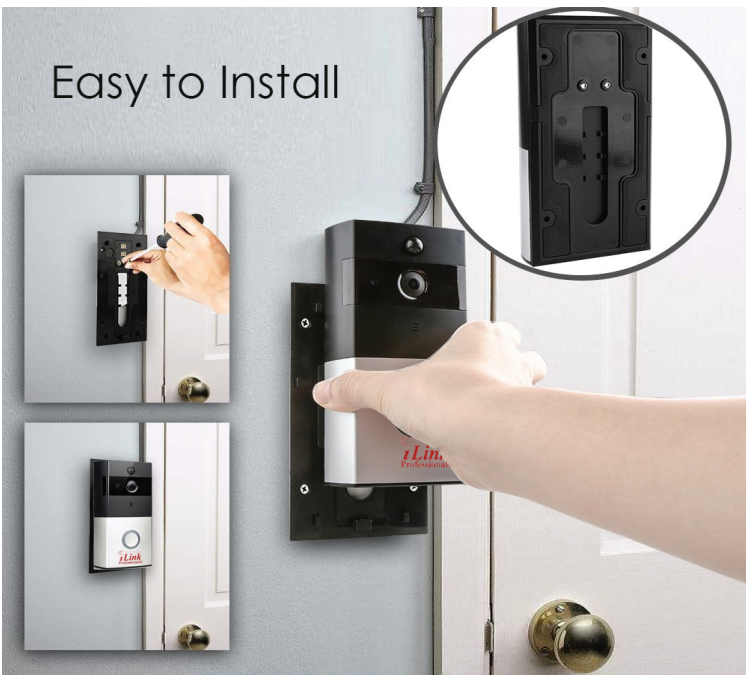

Smart HD WiFi Video Doorbell

Built in PIR Motion Sensor

*When motion is detected, the app will send you an alert so that way you'll never miss a thing while you're away.

iVDBWIFIB

HD
720P

Remote Access

Two-Way
Talk

Battery Life for up
to 6 months

Motion
Detection

Nightvision

Alarm

Wi-Fi

- Support two batteries
- Million HD pixels collocated with wide-angle lens
- Support mobile phone remote fast wake up device within 1 second
- Download "ToSee" APP from Google Play APP market or iOS Store
- High quality two-way talk with noise cancellation
- 2.4G WiFi connection
- Immediately receive alert push notifications to mobile phone when someone hovers at the door
- Image is clearly visible whether day or night
- Suitable for an iPhone, Android phone or tablet

Easy to Install

Remote View and Two Way
Audio

iLink
Professionals

1703 Webb Drive Suite C
Norcross, GA 30093
Telephone: 678-206-5465
Website: www.iLinkPro.com

An ideal item for keeping your family safe and secure...