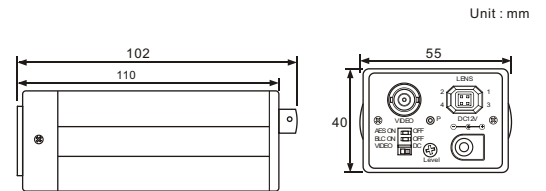

### Specifications

<b>Model NO.</b>	<b>iSWDR690PX</b>
<b>VIDEO</b>	
Image Device	1/3" PIXIM Seawolf D8800C
TV System	NTSC
Total Pixels	768(H)*548(V)
Effective Pixels	720(H)*540(V)
Scanning System	Progressive Scanning
Synchronization	Internal/ Line lock(phase adjust)
Horizontal Resolution	690TVL
Min. Illumination	0Lux;(IR-ON )
S/N Ratio	>50dB AGC OFF
Video Output	1Vp-p,75ohm, BNC
<b>LENS</b>	
Lens Type	C/CS Mount
<b>OPERATIONAL</b>	
Wide Dynamic Range	120dB max
D/N Selection	Color/Black & White/Auto/Exit
WDR Control	High/Medium/Normal/Low
Gain Control	High/Low/Normal
White Balance Mode	Tracking White Balance, Auto White Balance (ATW) 2200~10000 K
Electronic Shutter Speed	1/50~1/100,000sec(PAL), 1/60~1/100,000sec(NTSC)
Backlight Compensation	ON / OFF selectable
<b>ENVIRONMENTAL</b>	
Operation Temperature	-10°C ~ 50°C
Storage Temperature	-20°C ~ 50°C
<b>ELECTRICAL</b>	
Input Voltage/Current	DC12V/AC24V 150mA
Adapter Requirement	DC12V1AAC24V1A
<b>MECHANICAL</b>	
Color	White
Dimensions	120*60*50mm
Net Weight	245g/pcs

### Dimensions

## Dimensions