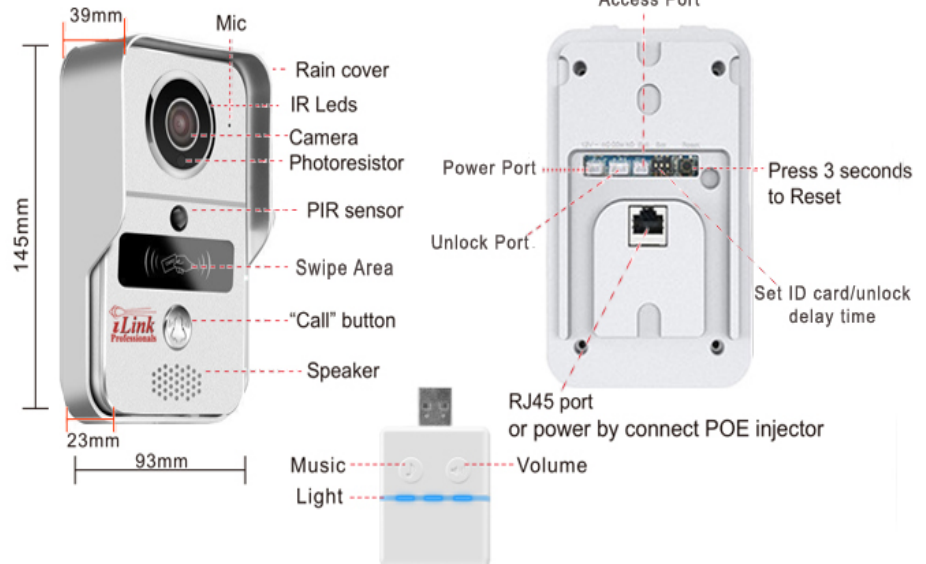

Smart Doorbell Technical Parts

iLink Professionals

1703 Webb Drive Suite C
Norcross, GA 30093
Telephone: 678-206-5465
Website: www.iLinkPro.com

*Specification & Illustrations are subject to change without prior notice. All other trademarks or registered trademarks are the property of their respective owners.