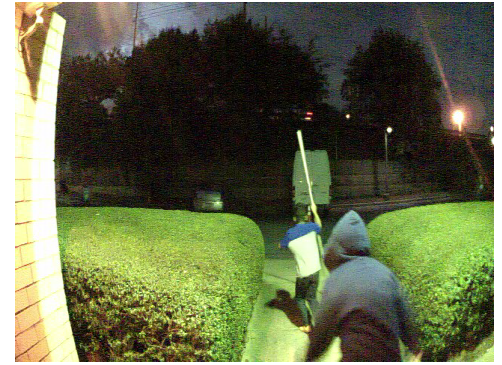

Wireless Smart Wi-Fi Doorbell with Camera

iSVDBWIFI

Live View of Doorbell Camera

Two-Way Communication

Allows you to talk your visitors wherever you are.

Access Control

- Weatherproof
- Motion detection recording
- See, hear and speak to anyone at your door from your smartphone, tablet or PC.
- View camera from your own NVR (OnVif Compliant)
- Connect to multiple devices through app
- Get instant alerts when visitors press doorbell
- Watch multiple cameras from doorbell system via windows app
- Perfect for offices, building doors, homes, and the elderly.
- Communicate with visitors using two-way function
- Use key fobs to unlock door by swipe (Maglocks/Strikes sold separately)

*Swipe the included (blue) key fobs to unlock the door

Package Includes: iSVDBWIFI Manual , 7 Key Fobs, PoE Splitter, Power Cable, Power Supply, 4 inches of Access Control Cable, Remote Keychain, Indoor Doorbell, and Relay device