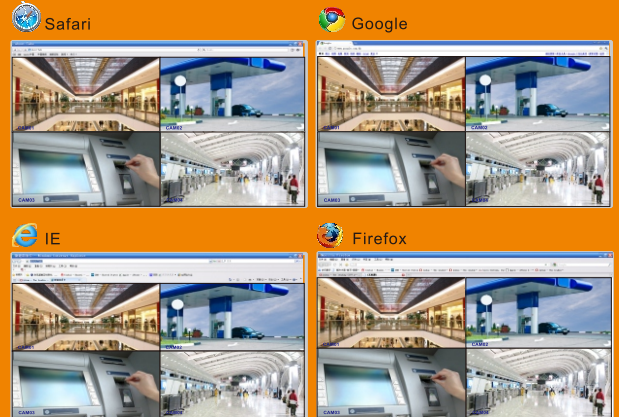

Compatibility Explorer Interface

H.264 High performance Image Compression
Our DVR employs the H.264 high performance image compression algorithm for excellent image recording quality.