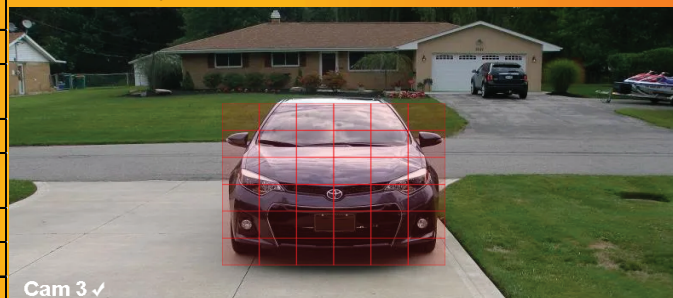

Motion Detection

Have your DVR/XVR set to instantly send alert notifications to your email when motion is detected.