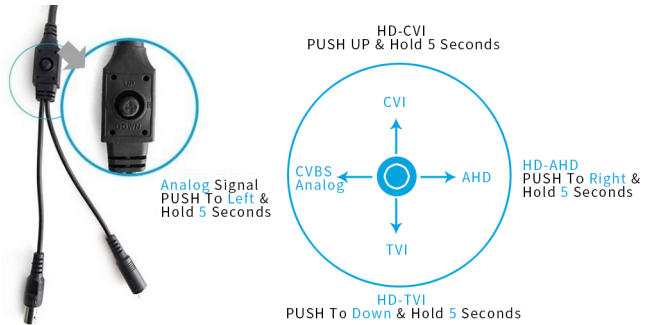

5MP 4 in 1 Sony Dome Camera

HD Analog Signal AHD, TVI, CVI, CVBS switch by OSD

Specifications

Model NO.	iHIRDFIO-5SN
Video Output Mode	AHD/TVI/CVI 5M@25fps; CVBS 960H
Camera	
Image Sensor	SONY Starvis IMX335
Image Resolution	5.0 MP
Effective Pixels	5M:2592*1944
TV System	PAL/NTSC
Video Output Mode	AHD/TVI/CVI 5M@25fps; CVBS 960H
Electronic Shutter	1/25s~1/50,000s , 1/30s~1/60,000s
S/N Ratio	≥50dB
Scanning System	Progressive Scan
Lens	
Focus Length	Board Lens 3.6mm
Focus Control	Fixed
Lens Type	Fixed
Pixels	5M Pixels
Auto Iris Support	N/A
Night Vision	
Infrared LED	42μ x 1PCS
Infrared Distance	20M
IR Status	Under 10 Lux by CDS
IR Power On	CDS Auto Control
Camera Features	
Starlight	/
Day/Night	YES
OSD Menu Language	YES
White Balance	AUTO / MANUAL
Gain Control	AUTO
Noise Reduction	DNR
Picture TVjustment	YES
WDR	DWDR
OSD Support	YES
Dip Switch	N/A
General	
Waterproof	N/A
Dual Voltage	N/A
IR Cut Filter	YES
Heater	N/A
Audio	N/A
Operation Temperature	-10°C ~ +50°C RH95% Max
Storage Temperature	-20°C ~ +60°C RH95% Max
Power Source	DC 12V±10%,550mA
Dimension	∅ 94 x 69(H) mm
Weight	500g

Mode switch by OSD

Multi-function

2D/3D-NR

Defog

DWDR