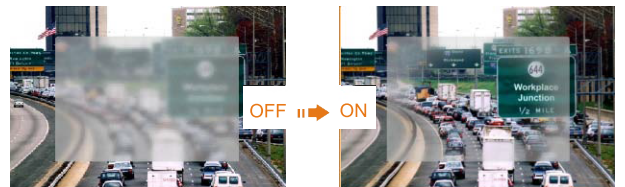

5MP 4 in 1 Sony Dome Camera

HD Analog Signal AHD, TVI, CVI, CVBS switch by OSD

Specifications

Model NO.	iHIRDFIO-5SN
Video Output Mode	AHD/TVI/CVI 5M@25fps; CVBS 960H
Camera	
Image Sensor	SONY Starvis IMX335
Image Resolution	5.0 MP
Effective Pixels	5M:2592*1944
TV System	PAL/NTSC
Video Output Mode	AHD/TVI/CVI 5M@25fps; CVBS 960H
Electronic Shutter	1/25s~1/50,000s , 1/30s~1/60,000s
S/N Ratio	≥50dB
Scanning System	Progressive Scan
Lens	
Focus Length	Board Lens 3.6mm
Focus Control	Fixed
Lens Type	Fixed
Pixels	5M Pixels
Auto Iris Support	N/A
Night Vision	
Infrared LED	42μ x 1PCS
Infrared Distance	20M
IR Status	Under 10 Lux by CDS
IR Power On	CDS Auto Control
Camera Features	
Starlight	/
Day/Night	YES
OSD Menu Language	YES
White Balance	AUTO / MANUAL
Gain Control	AUTO
Noise Reduction	DNR
Picture TVjustment	YES
WDR	DWDR
OSD Support	YES
Dip Switch	N/A
General	
Waterproof	N/A
Dual Voltage	N/A
IR Cut Filter	YES
Heater	N/A
Audio	N/A
Operation Temperature	-10°C ~ +50°C RH95% Max
Storage Temperature	-20°C ~ +60°C RH95% Max
Power Source	DC 12V±10%,550mA
Dimension	∅ 94 x 69(H) mm
Weight	500g

Mode switch by OSD

Multi-function

2D/3D-NR

Defog

DWDR