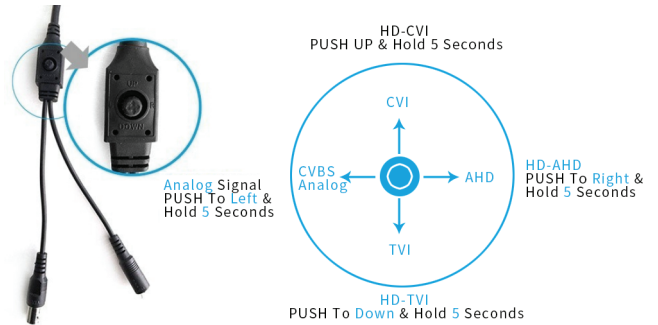

# Sony 4 in 1 Dome Camera

HD Analog Signal AHD, TVI, CVI, CVBS  
switch by OSD

## Specifications

Model NO.	IHDRDFIO-1080SN-B
Video Output Mode	AHD/CVI/TVI/CVBS
Image Sensor	IMX323
DSP	FH8536E
Image Resolution	1080P / 960H
Effective Pixels	1920*1080
TV System	PAL/NTSC
Electronic Shutter	1/25s~1/50,000s , 1/30s~1/60,000s
S/N Ratio	≥50dB
Scanning System	Progressive Scan
LENS	
Focus Length	3.6mm
Focus Control	Fixed
Lens Type	Fixed
Pixels	3M Pixels
Auto Iris Support	NO
Infrared LED	14μ x 24PCS
Infrared Distance	20M
IR Status	Under 10 Lux by CDS
IR Power On	CDS Auto Control
Day/Night	YES
OSD Menu Language	YES
White Balance	AUTO / MANUAL
Gain Control	AUTO
Noise Reduction	3DNR
Picture Adjustment	YES
WDR	YES
OSD Support	YES
Housing	Metal, IP66
Bracket	NO
Dual Voltage	NO
IR Cut Filter	YES
Heater	NO
Operation Temperature	-10°C ~ +50°C RH95% Max
Storage Temperature	-20°C ~ +60°C RH95% Max
Power Source	DC12V±10%, 700mA
Dimension	∅ 94 x 69(H) mm
Weight	500g

## Mode switch by OSD