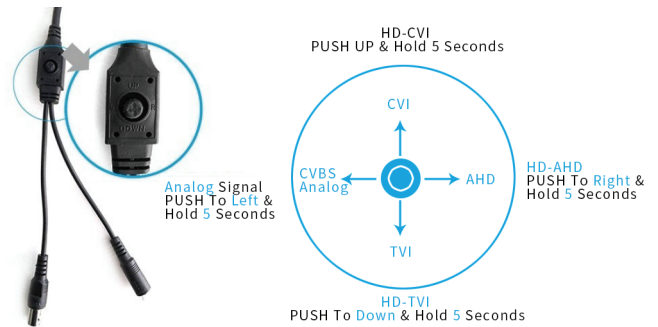

Mode switch by OSD