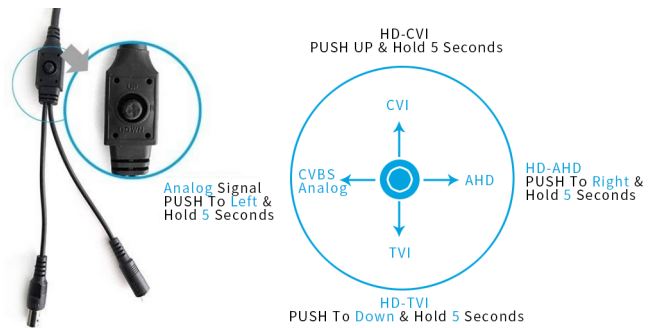

Mode Switch by OSD